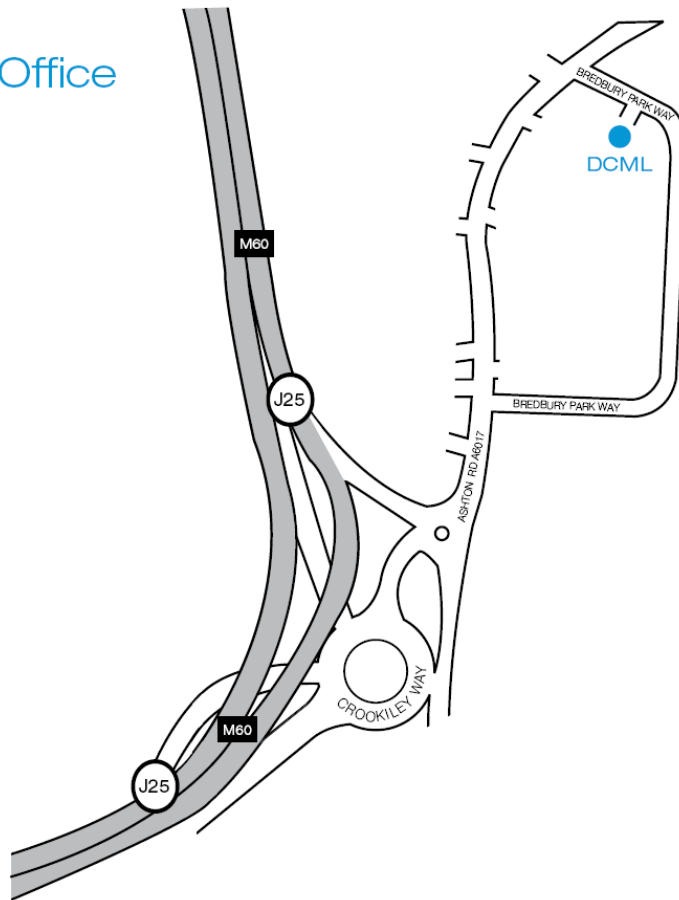

Directions to DCML Head Office

From M60 anti-clockwise

- take the second left on the roundabout at the top of the slip road
- take the turning for Denton (A6017) on the small roundabout.
- continue through the traffic lights outside the Horsfield Arms Public House
- follow the road for approximately 300 yards
- take the next right after the Allied Bakeries building onto Bredbury Park Way
- we are located in the business park on your first right

From M60 clockwise

- take the first turning for Denton (A6017) off the roundabout
- continue through the traffic lights outside the Horsfield Arms Public House
- follow the road for approximately 300 yards
- take the next right after the Allied Bakeries building onto Bredbury Park Way
- we are located in the business park on your first right